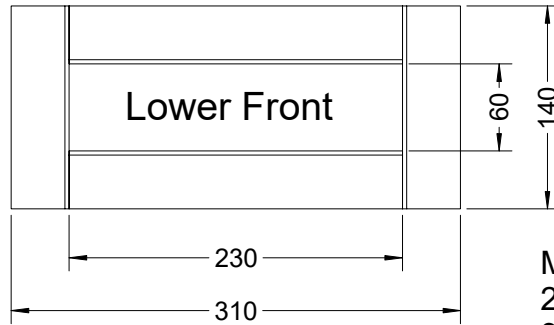

# Dwg. MN5.2.1.0.23

Model MN5.2  
Version 1.0  
30 Jan 2018

C Pemberton-Pigott

Mould 2  
2 small inserts  
59mm long

Mould 4  
2 inserts  
472mm long

Mould 3  
2 inserts  
351mm long