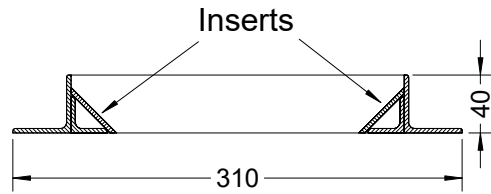

# Dwg. MN5.2.1.0.23

Model MN5.2  
Version 1.0  
30 Jan 2018

C Pemberton-Pigott

Mould 2  
2 small inserts  
59mm long

Mould 4  
2 inserts  
472mm long

Mould 3  
2 inserts  
351mm long