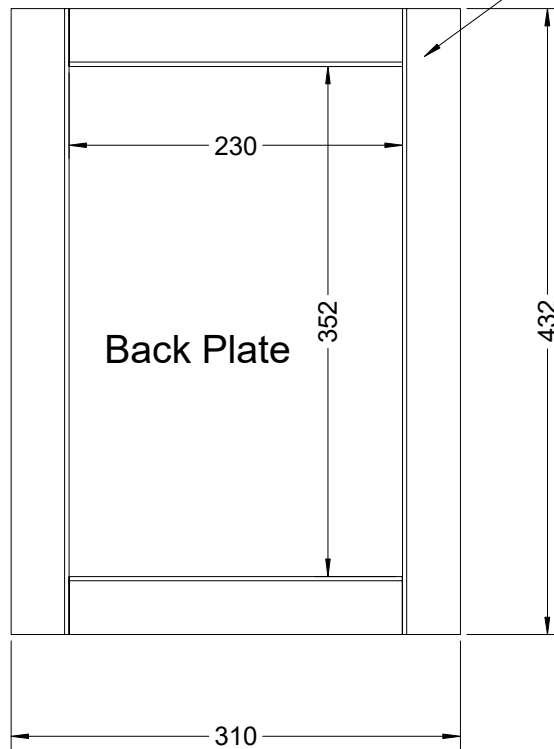

# Dwg. MN5.2.1.0.23

Model MN5.2  
Version 1.0  
30 Jan 2018

C Pemberton-Pigott

Mould 2  
2 small inserts  
59mm long

Mould 4  
2 inserts  
472mm long

Mould 3  
2 inserts  
351mm long